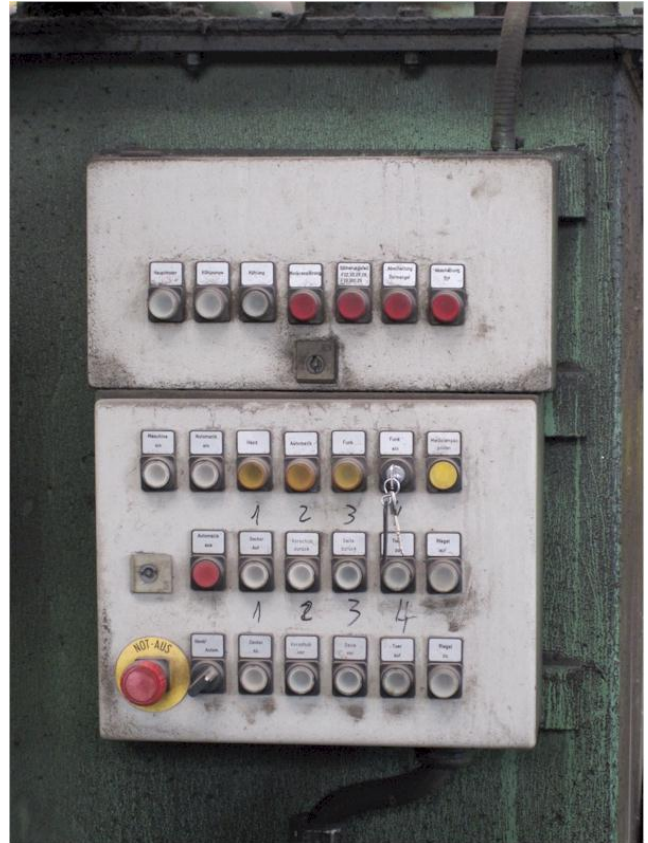

NONE FERROUS BALER ORT 1500

Technical/commercial Information

- ⇒ Type: ORT 1500
- ⇒ Operating mode: fully automatic / manual mode
- ⇒ Inlet Box: 1'500 x 1'000 x 750 mm
- ⇒ Packet: 30 x 30 cm x variable
- ⇒ Drive: 80 kW
- ⇒ Constr. year: 1995
- ⇒ Status / Condition: used / very good general condition / machine still in use
- ⇒ Operating hours: no information
- ⇒ Availability: immediately
- ⇒ Price: low price
- ⇒ Accessories: radio control
- ⇒ Comment: space requirements of machine approx. 7.0 x 3.0 m
 transport dimension < 2.5 m (width)