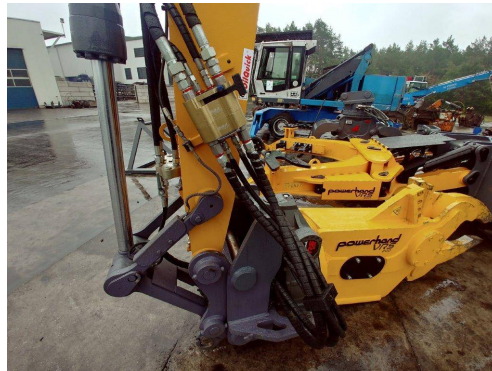

**Umschlagmaschine LIEBHERR LH 22, Baujahr 2013 mit angebauter
(Schnellwechselsystem) Powerhand VRS
Escavator LIEBHERR LH 22, age of construction 2013 with attached
(oil quick) VRS Powerhand**

Maschine generalüberholt/Fully refurbished

Betriebsstunden: inkl. neuer Motor/incl. new motor

Maschine ab Werk GUCINEX Polen/Ex work GUCINEX Poland

Preis/price: auf Anfrage, inkl. Garantie/incl. warranty

Postfach 55, CH-3700 Spiez
Telefon (0041)33 437 47 44
Fax (0041)33 437 70 73
iut@iutbeyeler.com
www.iutbeyeler.com
Mitglied **BDSV**

IUT Beyeler AG

Ing. Unternehmen für Umwelt und Technik